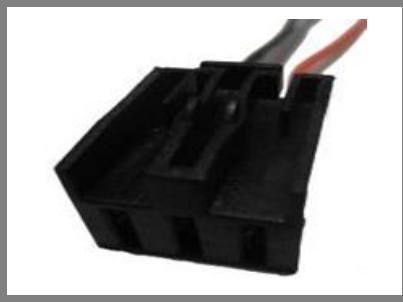

Bobin Soketi
Connector for the Coil
DOBLO-ALBEA-PALIO

PRS.5544

OEM:

Cam Düğme Soketi
Connector for the Power Window Switch
SLX

PRS.5545

OEM:

Çakmak Soketi
Connector for the Lighter
DKŞ

PRS.5120

OEM:

Depo Soketi
Connector for the Tank
SLX

PRS.6086

OEM:

Depo Soketi
Connector for the Tank

PRS.5596

OEM:

Dizel Enjektör Soketi
Connector for the Diesel Injector
DOBLO-ALBEA-PALIO