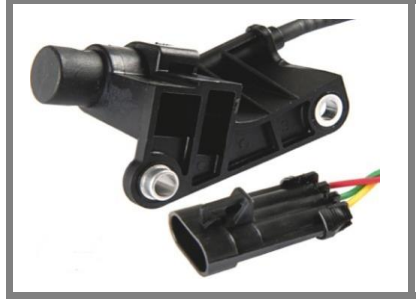

Eksantrik Mili Pozisyon Sensörü
Sensor, Camshaft Position
ASTRA F 1.4i 1.6i 16V-ASTRA F CLASSIC
1.6i 16V-G 1.4 1.6 16V-CORSA B 1.4i