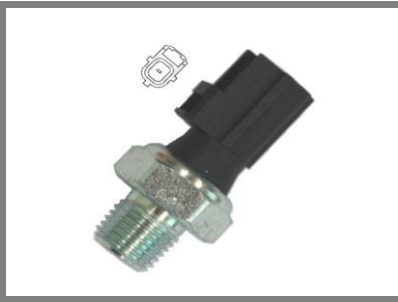

Yağ Müşürü
Oil Pressure Switch
FOCUS

PRM.300080 OEM: 6090246