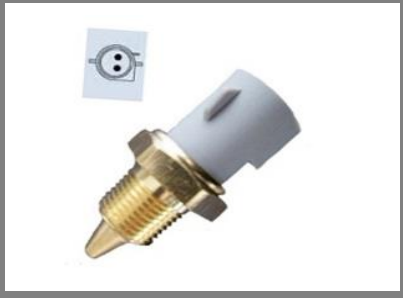

PRM.300092 OEM: F2AF12A648AA

Hararet Müşürü
Water Temperature Sensor
ESCORT-FIESTA-MONDEO-TRANSIT

PRM.300093 OEM: 91AB10884AA