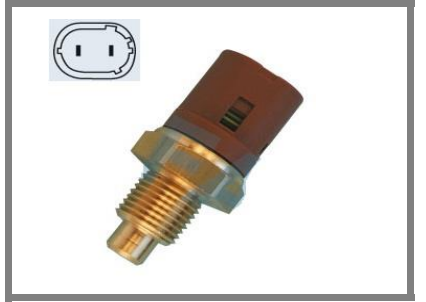

Hararet Müşürü
Water Temperature Sensor
MASTER II

PRM.400064 OEM: 7700828565