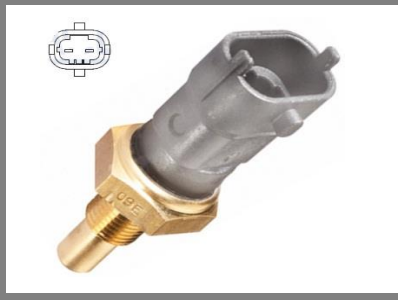

Hararet Müşürü
Water Temperature Sensor
VECTRA B 1.8i 2.0i 16V

PRM.18063 OEM: 1342850