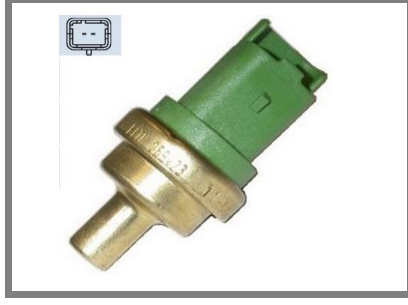

Hararet Müşürü
Water Temperature Sensor
307-406-C3-C5-XSARA-PARTNER

PRM.400053 OEM: 1338.F1 1338.F8