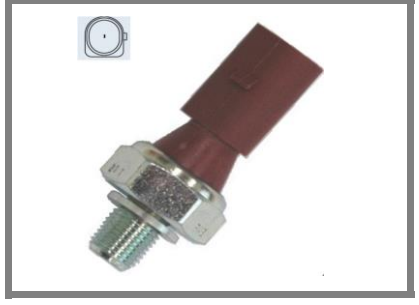

Yağ Müşürü
Oil Pressure Switch
BORA-GOLF IV-PASSAT-CADDY-
TRANSPORTER 1.9 TDI

PRM.300531 OEM: 06A919081C